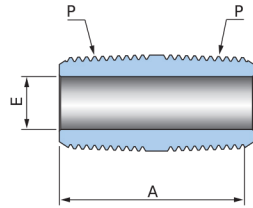

Close Nipple  
**PCN**

Connects Female Pipe to Female Pipe

Part No.	Pipe Size	Dimensions (mm)	
	P	A	E
PCN-02	1/8	21.8	4.8
PCN-04	1/4	33.0	7.0
PCN-06	3/8	34.0	10.0
PCN-08	1/2	44.0	12.0
PCN-12	3/4	38.1	19.4
PCN-16	1	58.9	22.0

Dimensions are for reference only and are subject to change without prior notice